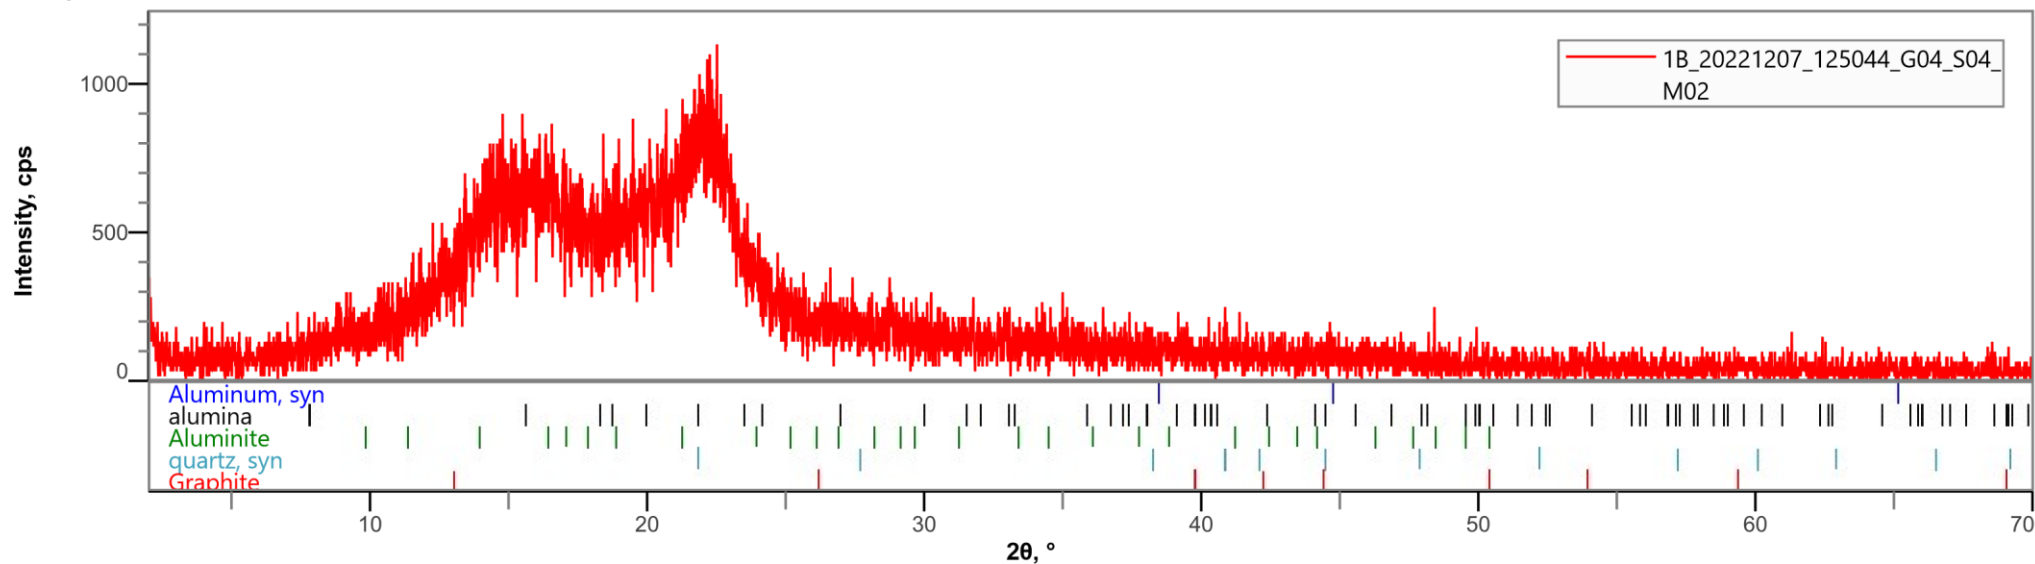

Quantitative analysis report

General information

Analysis date	2022-12-07 15:18:53	Measurement start time	2022-12-07 13:00:29
Analyst	Administrator	Operator	Administrator
Sample name	1B	Comment	
Measured data name	C:\Users\Rigaku pc\Desktop\ANALYSIS\CONSULTANCY\07-1...	Memo	

Multiple Profile

Plot of results

1B20221207_125044_G04_S04_M02

Table of results

Dataset / Weight Fraction, wt%	Value, Unit	Aluminum, syn	alumina	Aluminite	quartz, syn	Graphite
1B_20221207_125044_G04_S04...	0	25(17)	10(47)	34(27)	11(31)	20(14)