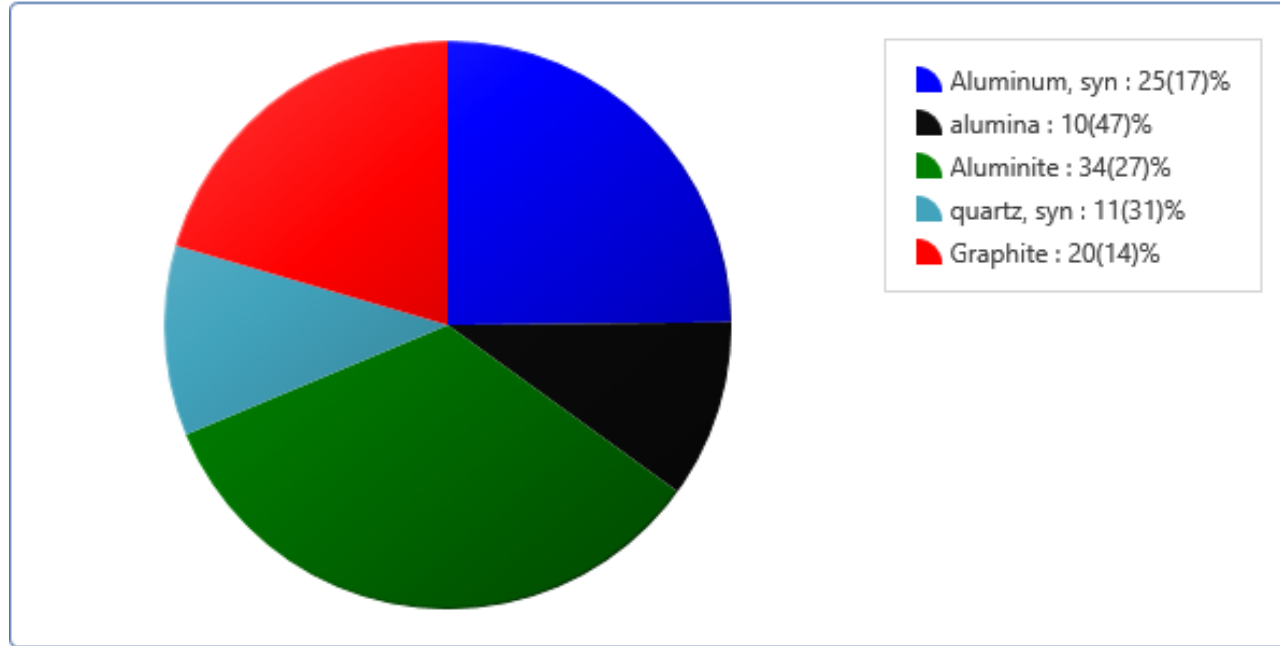

Multiple Profile

Plot of results

1B20221207_125044_G04_S04_M02

Table of results

Dataset / Weight Fraction, wt%	Value, Unit	Aluminum, syn	alumina	Aluminite	quartz, syn	Graphite
1B_20221207_125044_G04_S04...	0	25(17)	10(47)	34(27)	11(31)	20(14)